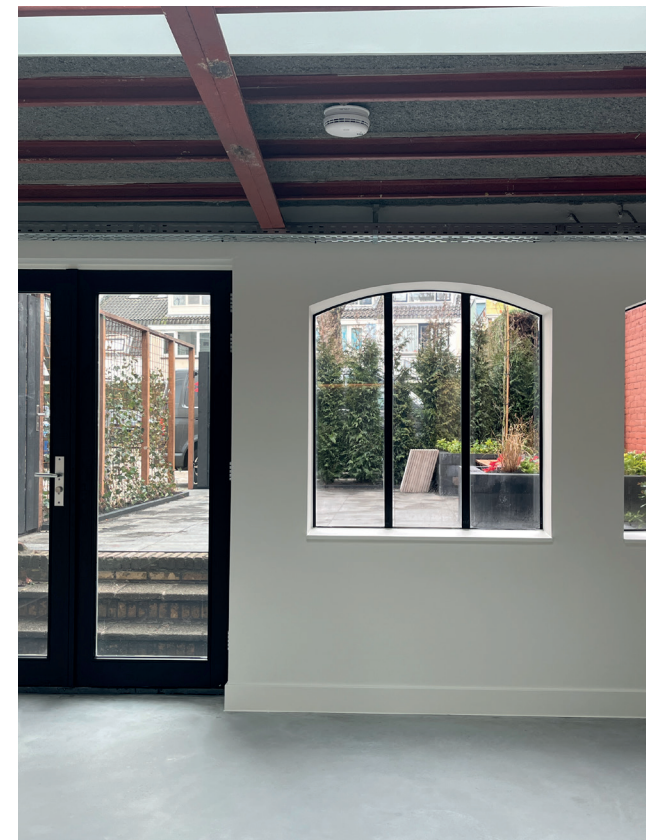

The image shows the interior of a modern garage. The ceiling features a large glass skylight supported by a network of dark brown steel beams. The walls are a light, neutral color, and the floor is a smooth, light grey concrete. On the left, there is a window with a black frame. In the center, a set of double glass doors with black frames leads outside. On the right, there are two arched windows with black frames, offering a view of greenery and a brick building. The overall atmosphere is bright and industrial.

# bkkpunt architectuur

TOEKOMST voor panden & plekken met GESCHIEDENIS

Fotoreportage  
Maliegarage, Utrecht

FOTOREPORTAGE VAN GARAGE NAAR KANTOOR

# OPLEVERING

The image shows the interior of a modern garage. The ceiling features a large glass skylight supported by a network of dark brown steel beams. The walls are a light, neutral color, and the floor is a smooth, light grey concrete. On the left, there is a window with a black frame. In the center, a set of double glass doors with black frames leads outside. On the right, there are two arched windows with black frames, offering a view of greenery and a brick building. The overall atmosphere is bright and industrial.